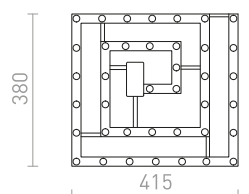

LED MODUL SQ 41

230 V LED 48 W 3000 K 3600 lm Ra 80

G13547

480 Kč